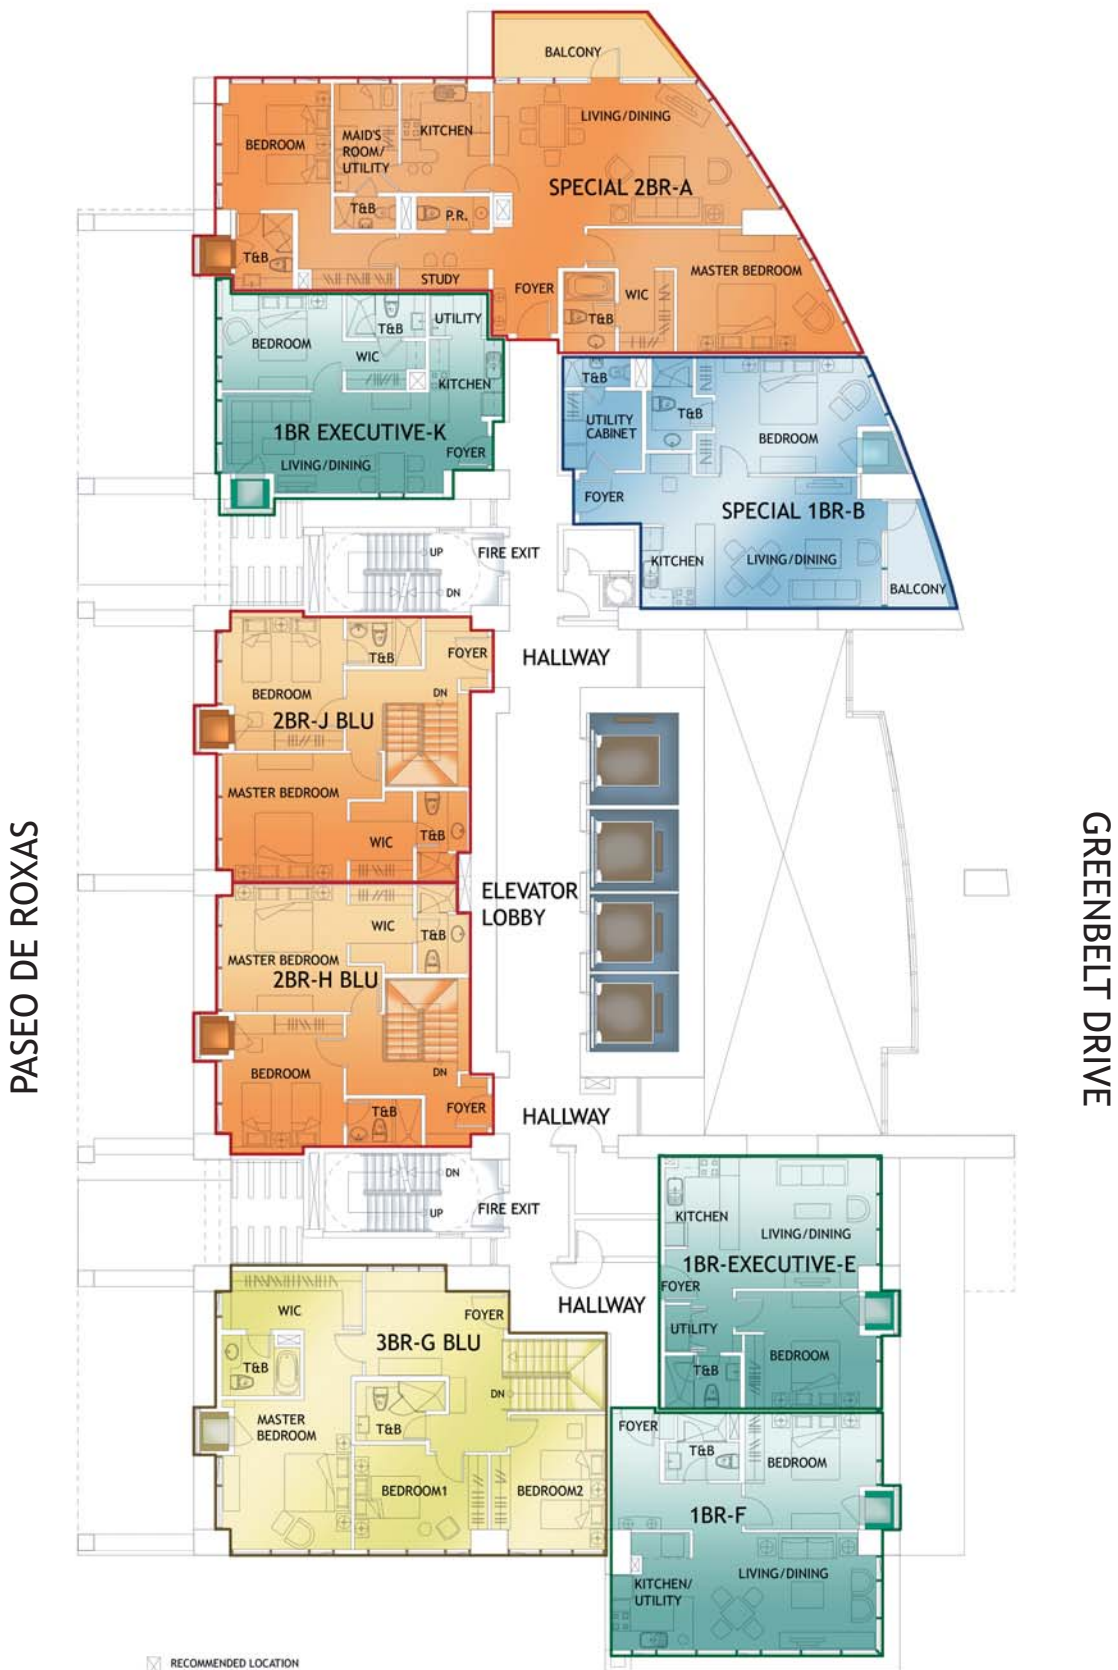

ESPERANZA DRIVE

ARNAIZ AVENUE

6TH FLOOR UPPER PODIUM

THE RESIDENCES

AT GREENBELT

MANILA TOWER

6TH FLOOR UPPER PODIUM

UNIT	A	B	E	F	K
UNIT TYPE	SPECIAL 2-BR	SPECIAL 1-BR	1-BR EXECUTIVE	1-BR	1-BR EXECUTIVE
FOYER	14	8	8	11	4
LIVING / DINING	38	23	18	23	23
KITCHEN / UTILITY	11	7	7	10	9
MASTER'S BEDROOM	24	20	18	17	13
MASTER'S T & B W/ W.I.C	9	6	4	5	8
BEDROOM - 1	22	-	-	-	-
T & B - 1	5	-	-	-	-
BEDROOM - 2	-	-	-	-	-
COMMON T&B	-	-	-	-	-
POWDER ROOM	3	-	-	-	-
HALLWAY / STAIRCASE	-	-	-	-	-
MAIDS ROOM/UTILITY	8	7	-	-	-
MAIDS T&B	3	3	-	-	-
TOTAL AREA (SQM)	137	74	55	66	57
BALCONY	10	5	-	-	-

* LINEN CABINETS AND STUDY NOT INCLUDED IN THE ACTUAL UNIT

** APPROXIMATE SIZES ONLY

*** WHILE DETAILS SHOWN HEREIN ARE BASED ON PRESENT PLANS, BUYERS ARE INVITED TO VERIFY FACTUAL CORRECTNESS AND SUBSEQUENT CHANGES LATER ON , IF ANY.

**** TO CONVERT TO SQUARE FEET, MULTIPLY AREAS BY 10.